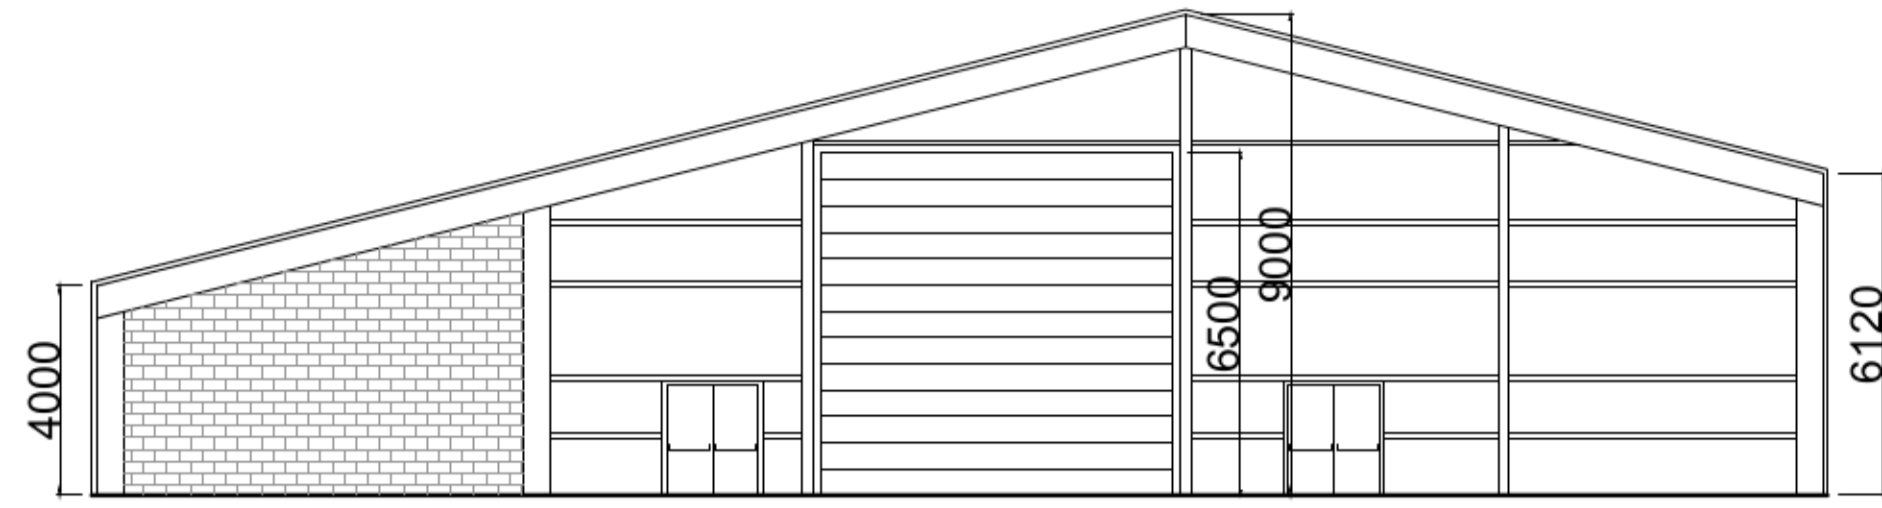

# GEORGE STEPHENSON EXHIBITION HALL

The Showground, Winthorpe, Newark, Nottinghamshire. NG 24 2NY.

SCHEMATIC DRAWING OF AVAILABLE AREA.

Scale: 1:100 Rev May 2016  
All measurements are internal usable area