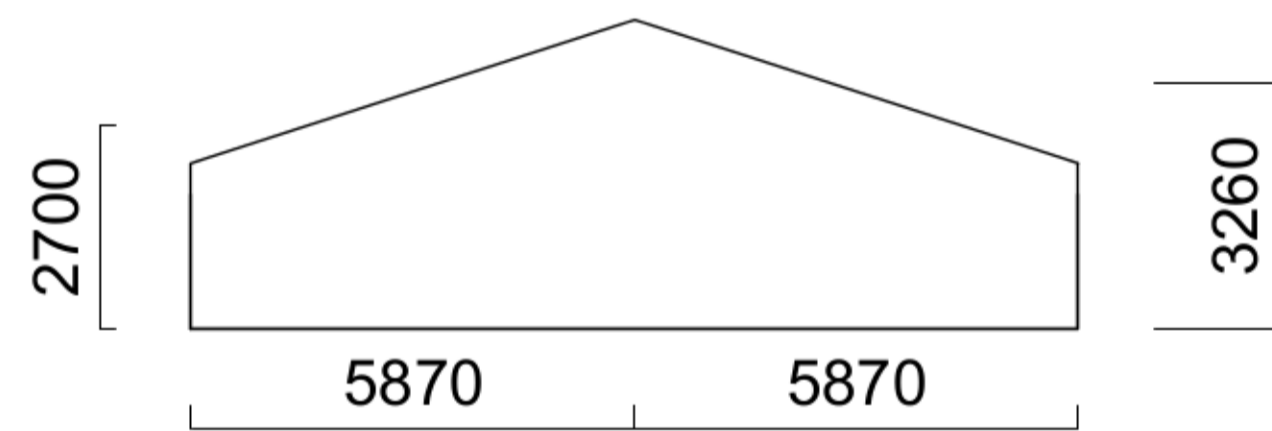

# NEWARK PAVILION

SECTION

The Showground, Winthorpe, Newark, Nottinghamshire. NG 24 2NY.

SCHEMATIC DRAWING OF AVAILABLE AREA.

Rev May 2016

All measurements are internal usable area