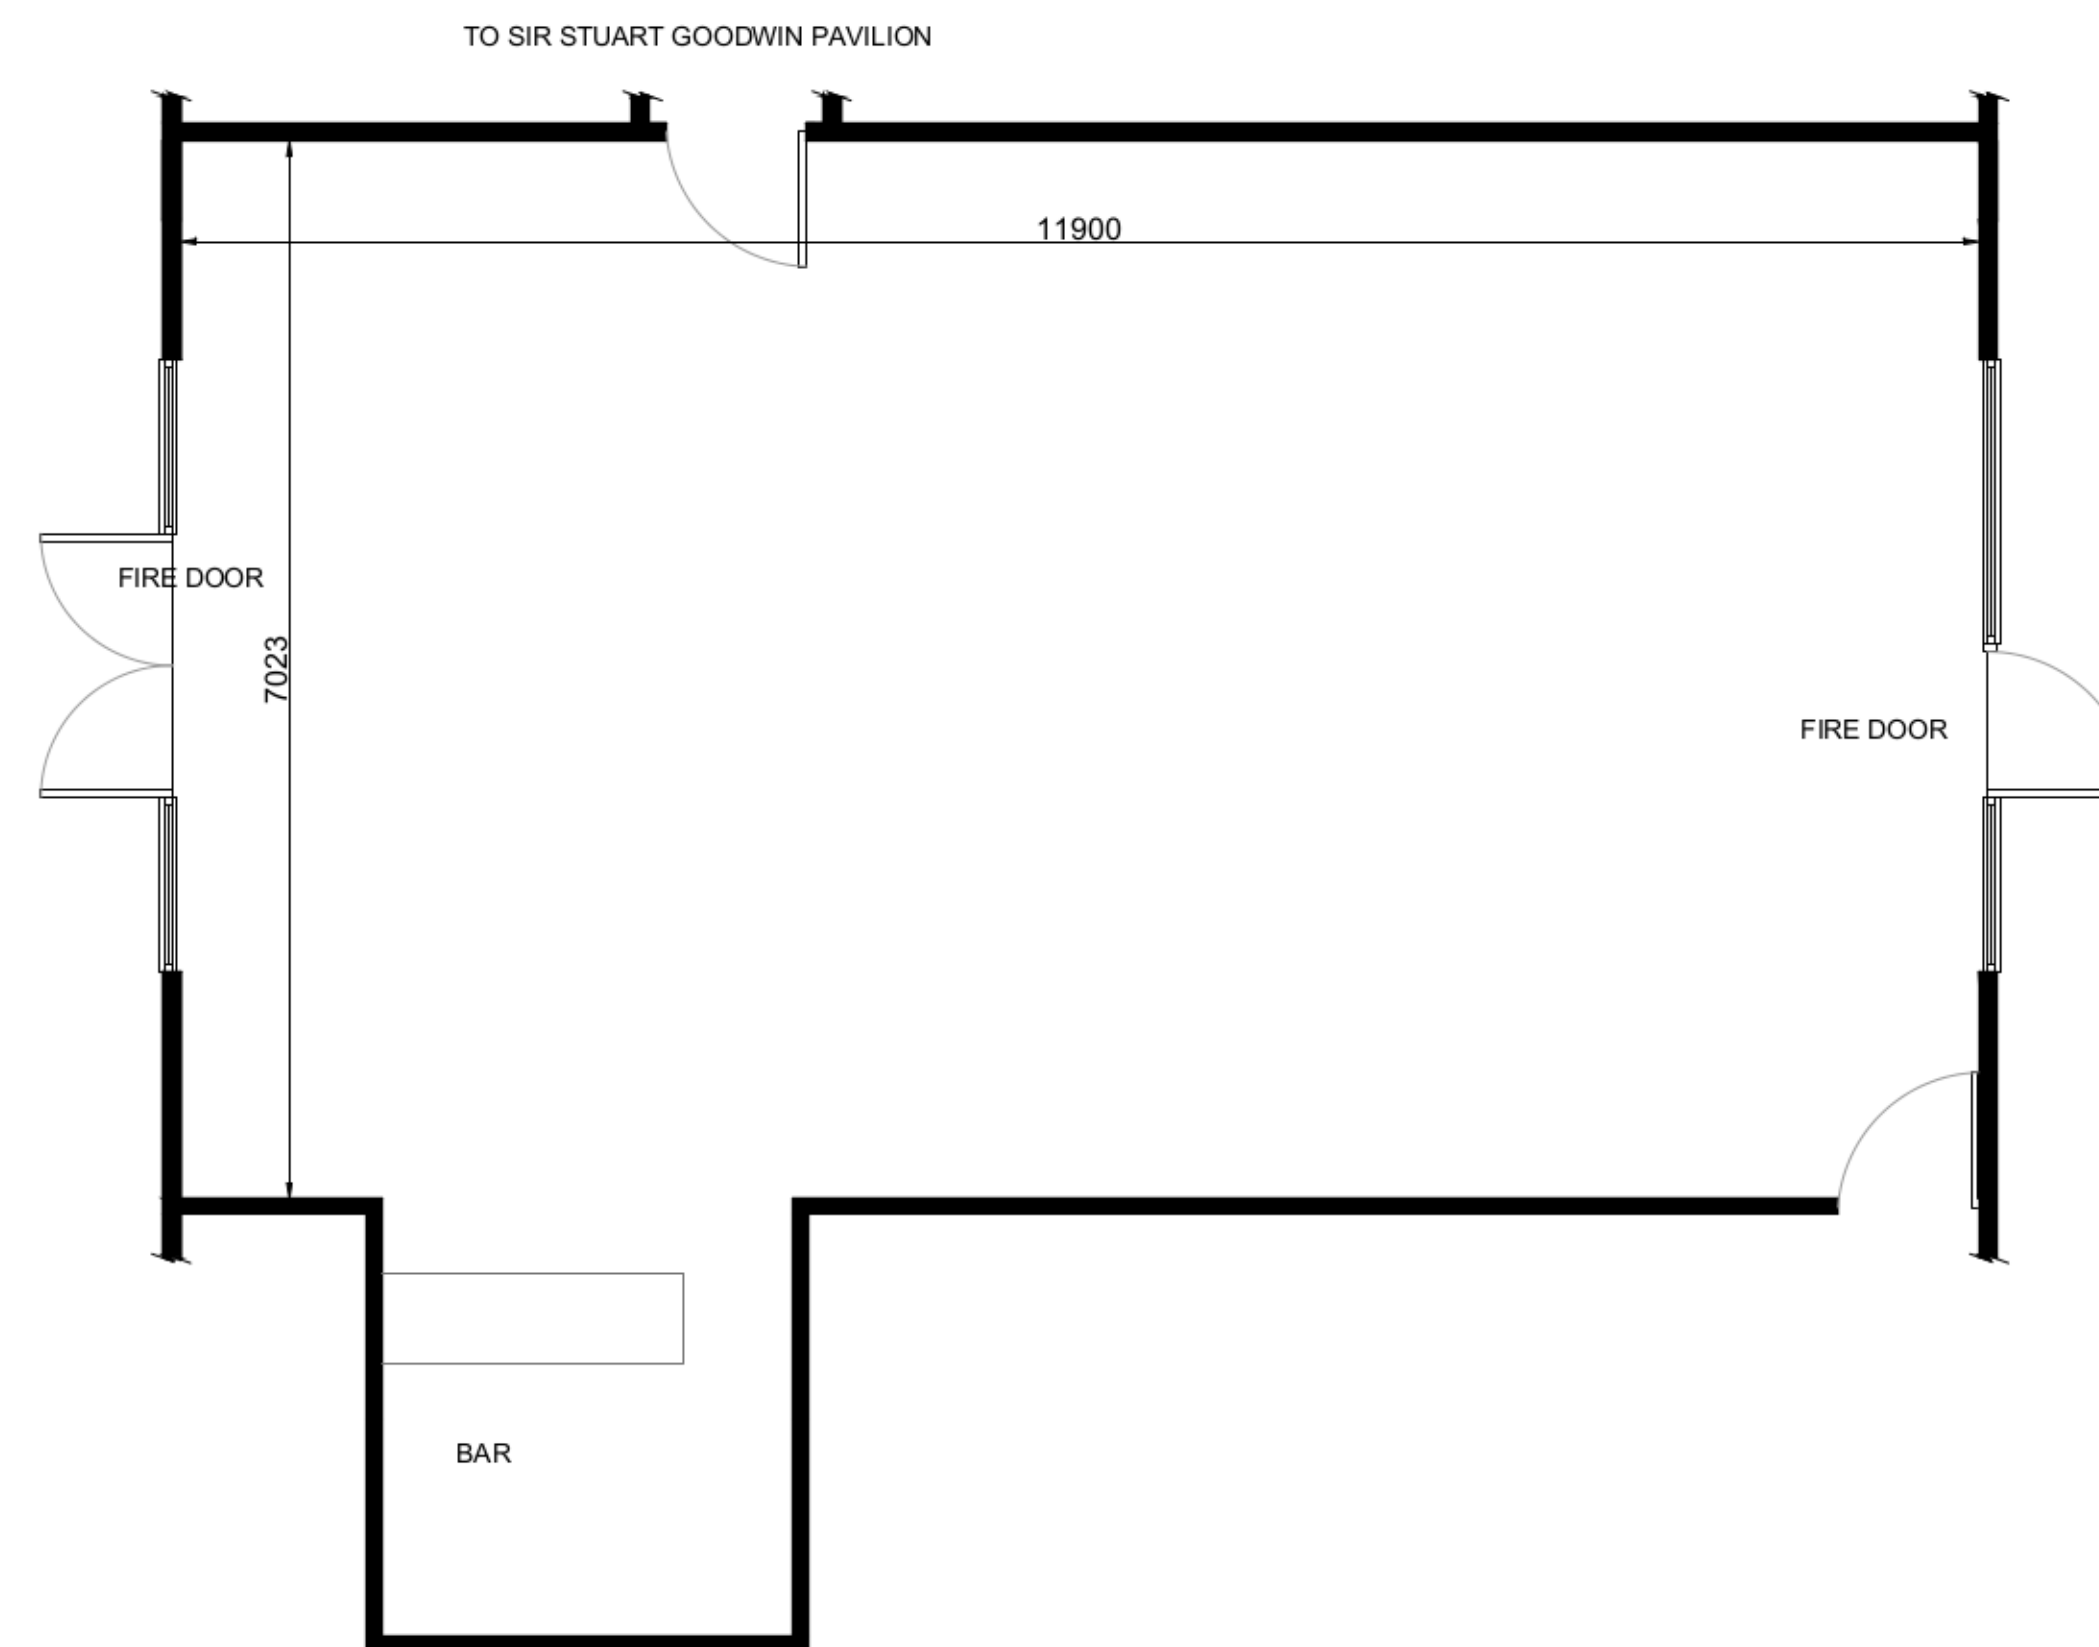

SHELDON SUITE

The Showground, Winthorpe, Newark, Nottinghamshire. NG 24 2NY.

SCHEMATIC DRAWING OF AVAILABLE AREA.

Scale:1:100 Rev May 2016
All measurements are internal usable area