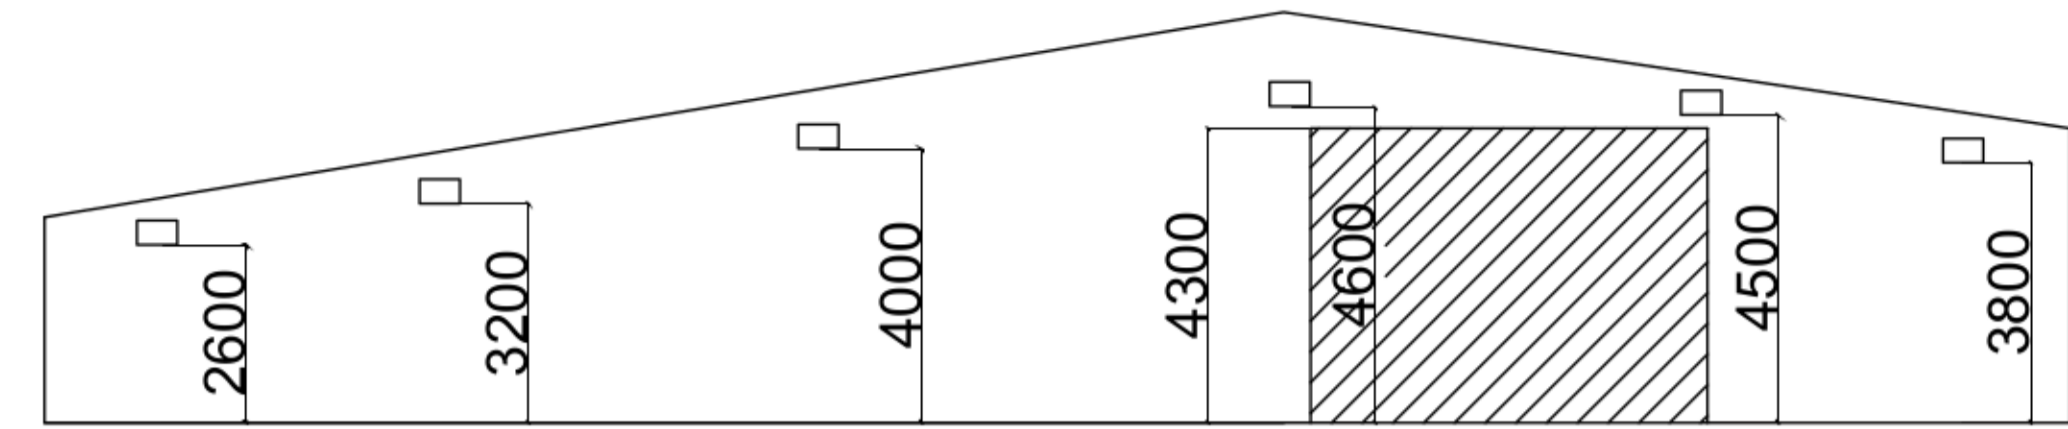

THE LADY EASTWOOD CENTRE

The Showground, Winthorpe, Newark, Nottinghamshire. NG 24 2NY.

SCHEMATIC DRAWING OF AVAILABLE AREA.

Scale: 1:100 Rev May 2016
All measurements are internal usable area

EASTERN ELEVATION(as viewed from inside building)