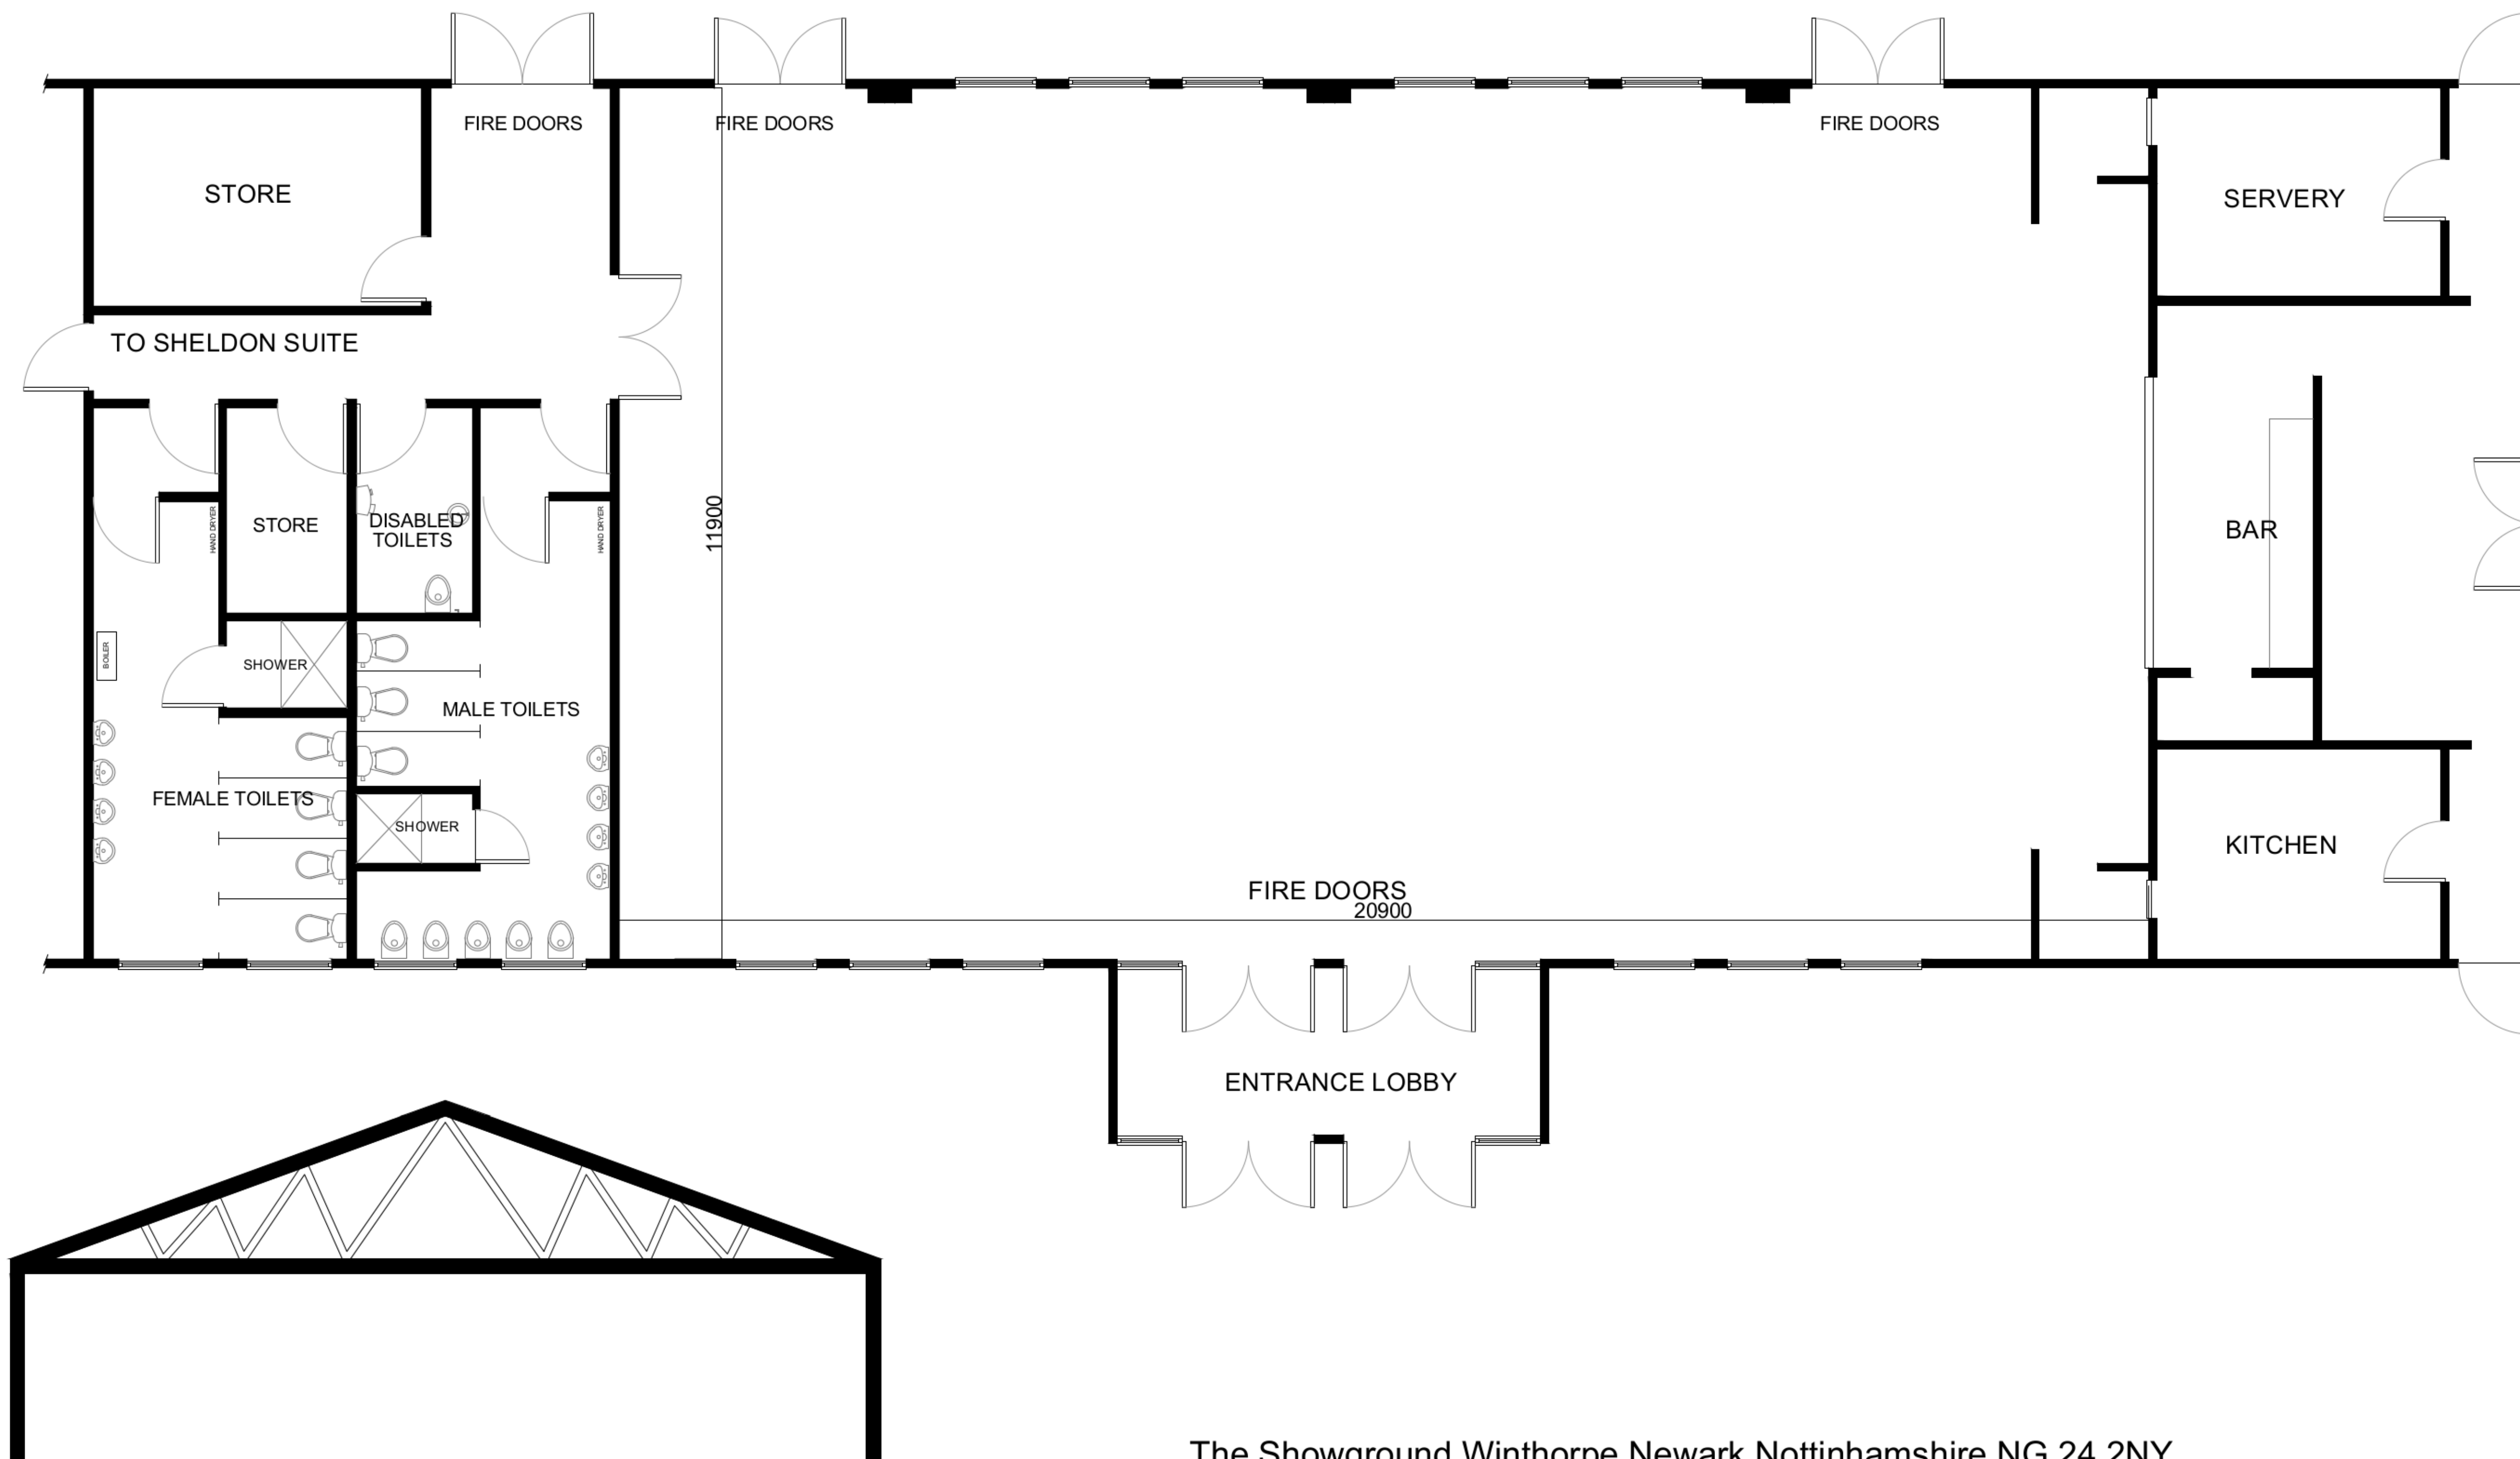

THE SIR STUART GOODWIN

The Showground, Winthorpe, Newark, Nottinghamshire. NG 24 2NY.

SCHEMATIC DRAWING OF AVAILABLE AREA.

Scale: 1:100 Rev May 2016
All measurements are internal usable area